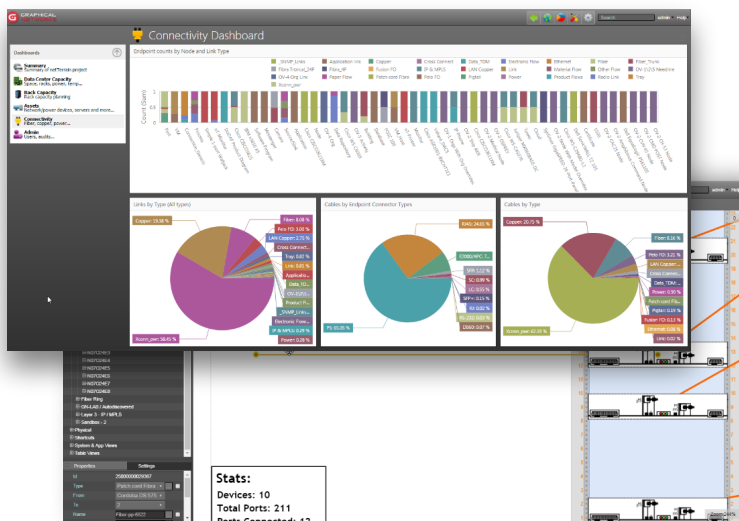

WHY CHOOSE netTerrain?

More than just pretty diagrams: netTerrain saves you **time** and **money**.

Tackle inefficiency, maximize capacity, and minimize downtime.

✓ Easy-to-Use

We make IT visualization easy with software that's as usable as it is powerful.

🎧 Wraparound Support

Comprehensive support: connect with experts, not robots.

↔ Flexible

Create your own diagrams with no need for consultants.

📈 Scalable

Flexible licensing (cloud and on-premise) that doesn't break the bank.

🌐 Web-based

100% web-based and accessible from any browser, with Cloud options.

 **GRAPHICAL NETWORKS**
Get visual about IT.

📞 +1-240-912-6223

📍 814 W. Diamond Ave., Suite 370 Gaithersburg, MD

🌐 graphicalnetworks.com